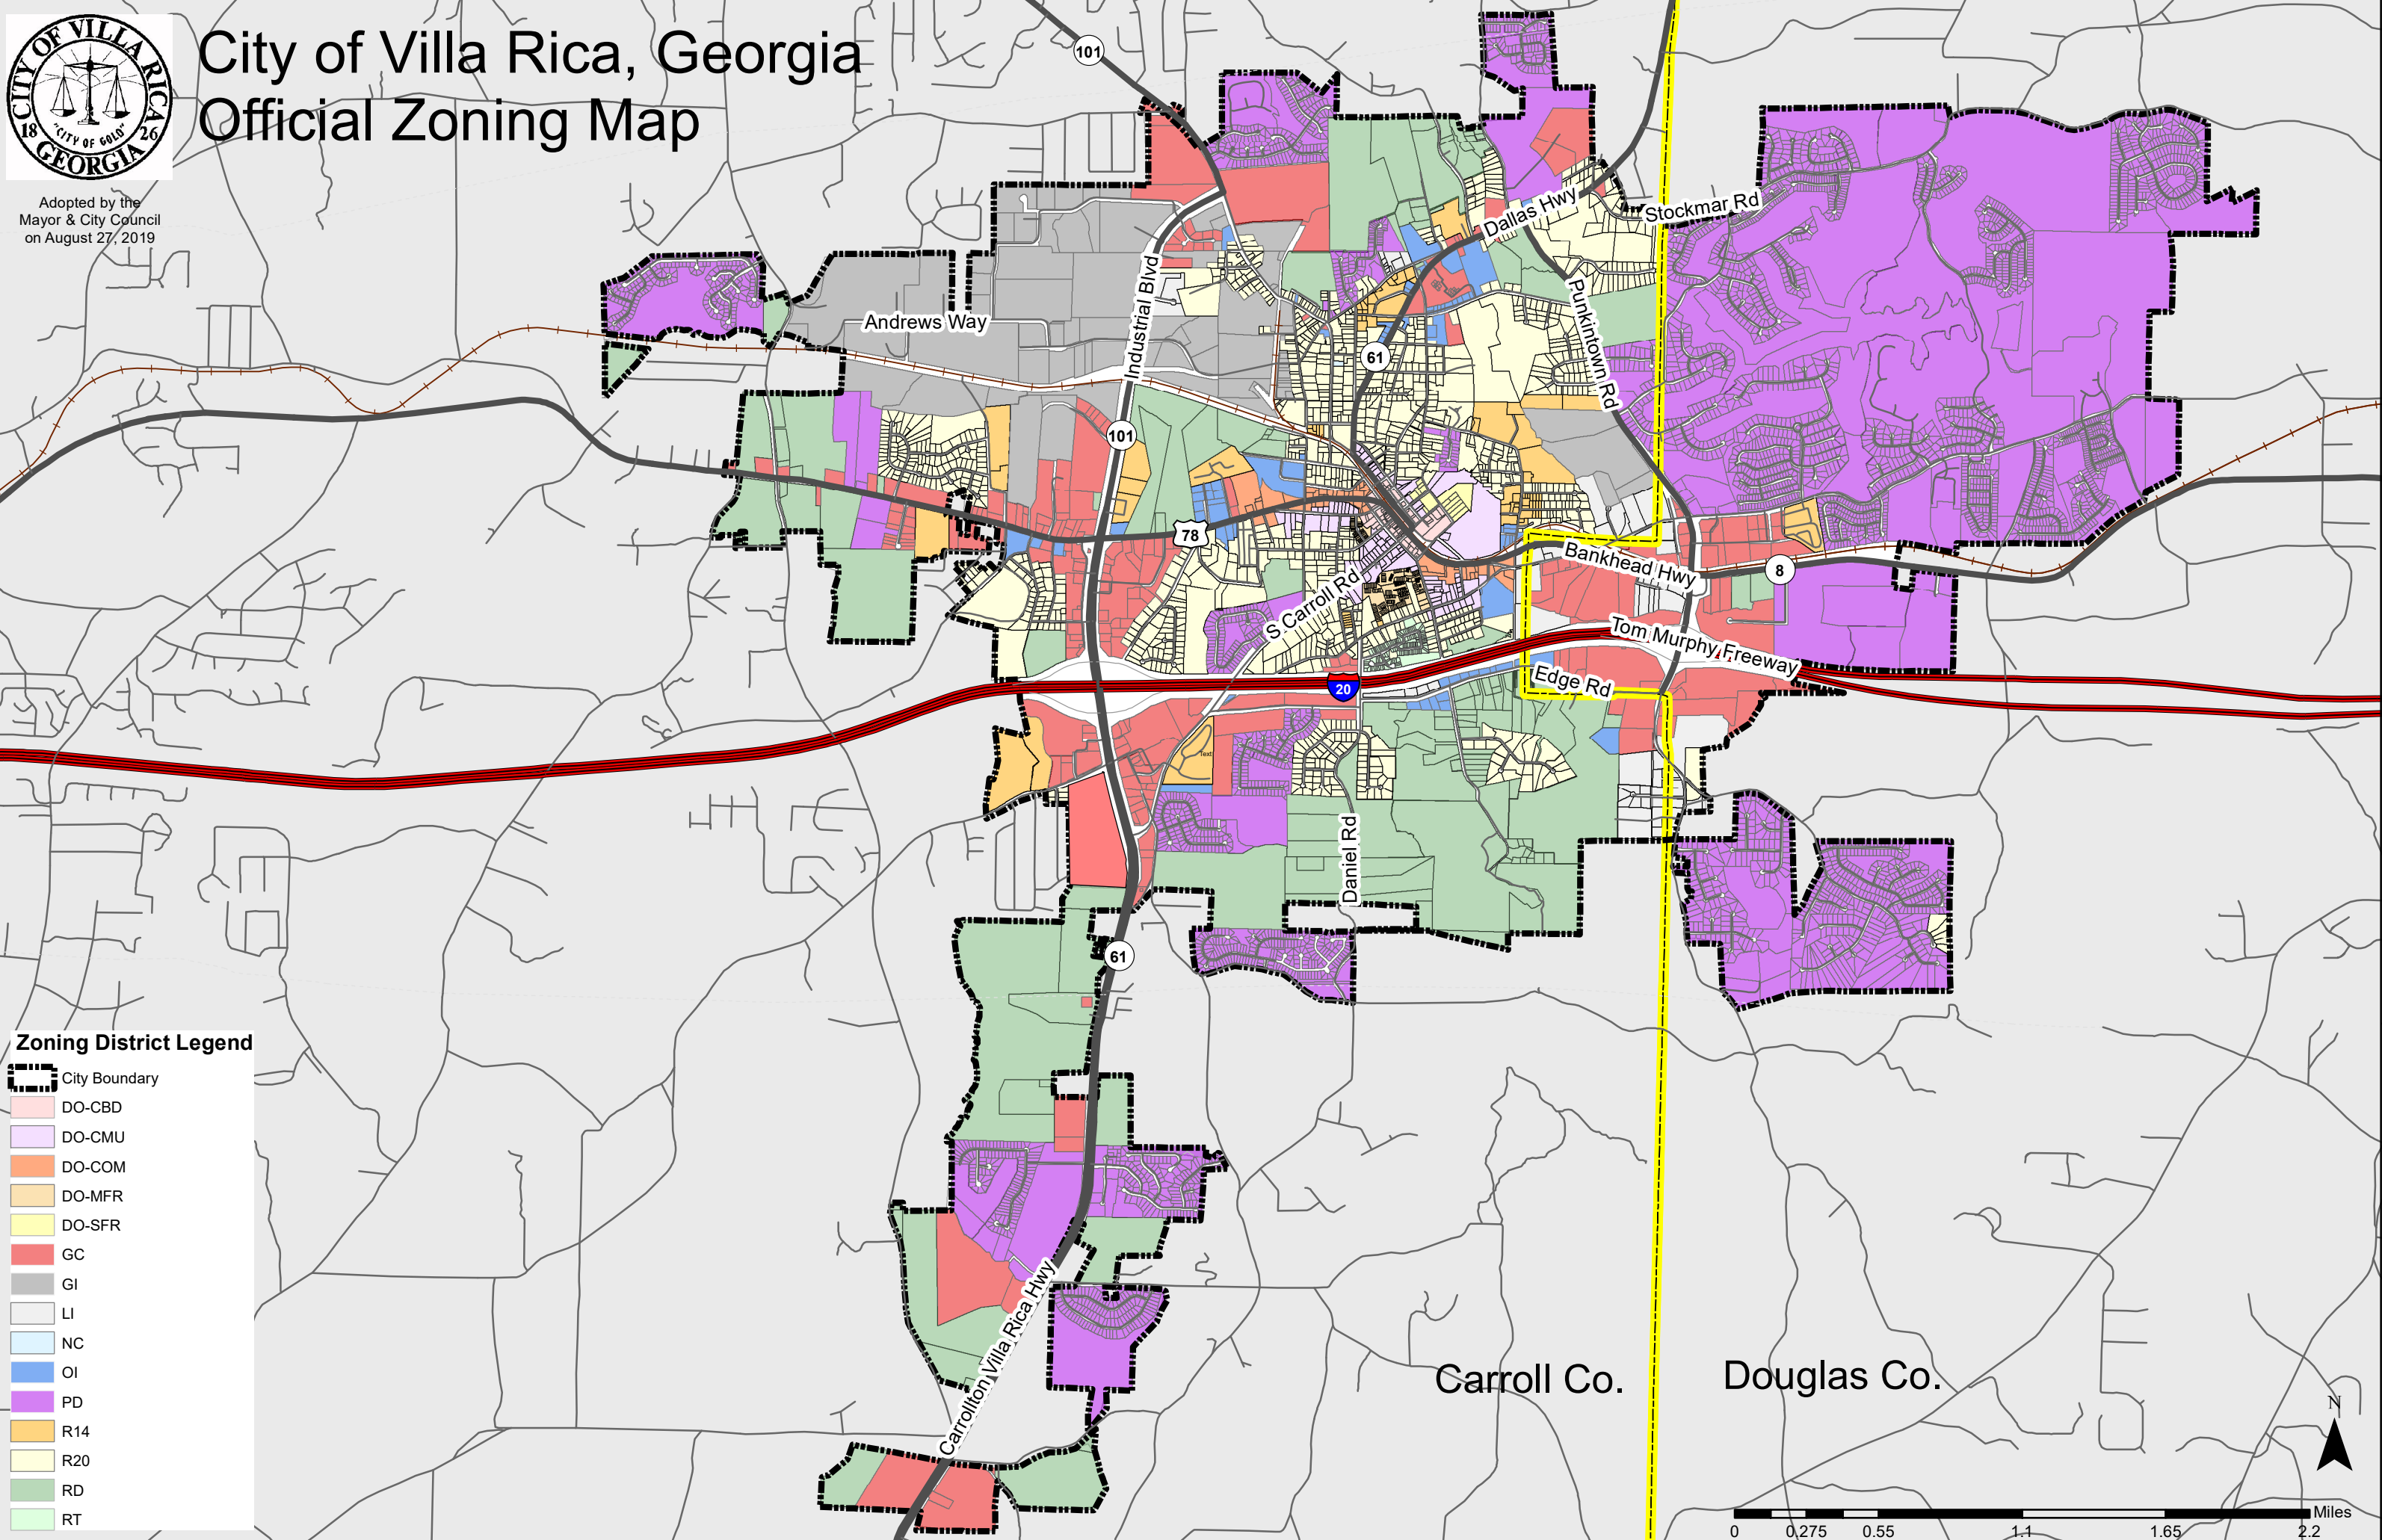

City of Villa Rica, Georgia Official Zoning Map

Adopted by the
Mayor & City Council
on August 27, 2019

Zoning District Legend

- City Boundary
- DO-CBD
- DO-CMU
- DO-COM
- DO-MFR
- DO-SFR
- GC
- GI
- LI
- NC
- OI
- PD
- R14
- R20
- RD
- RT

Carroll Co.

Douglas Co.