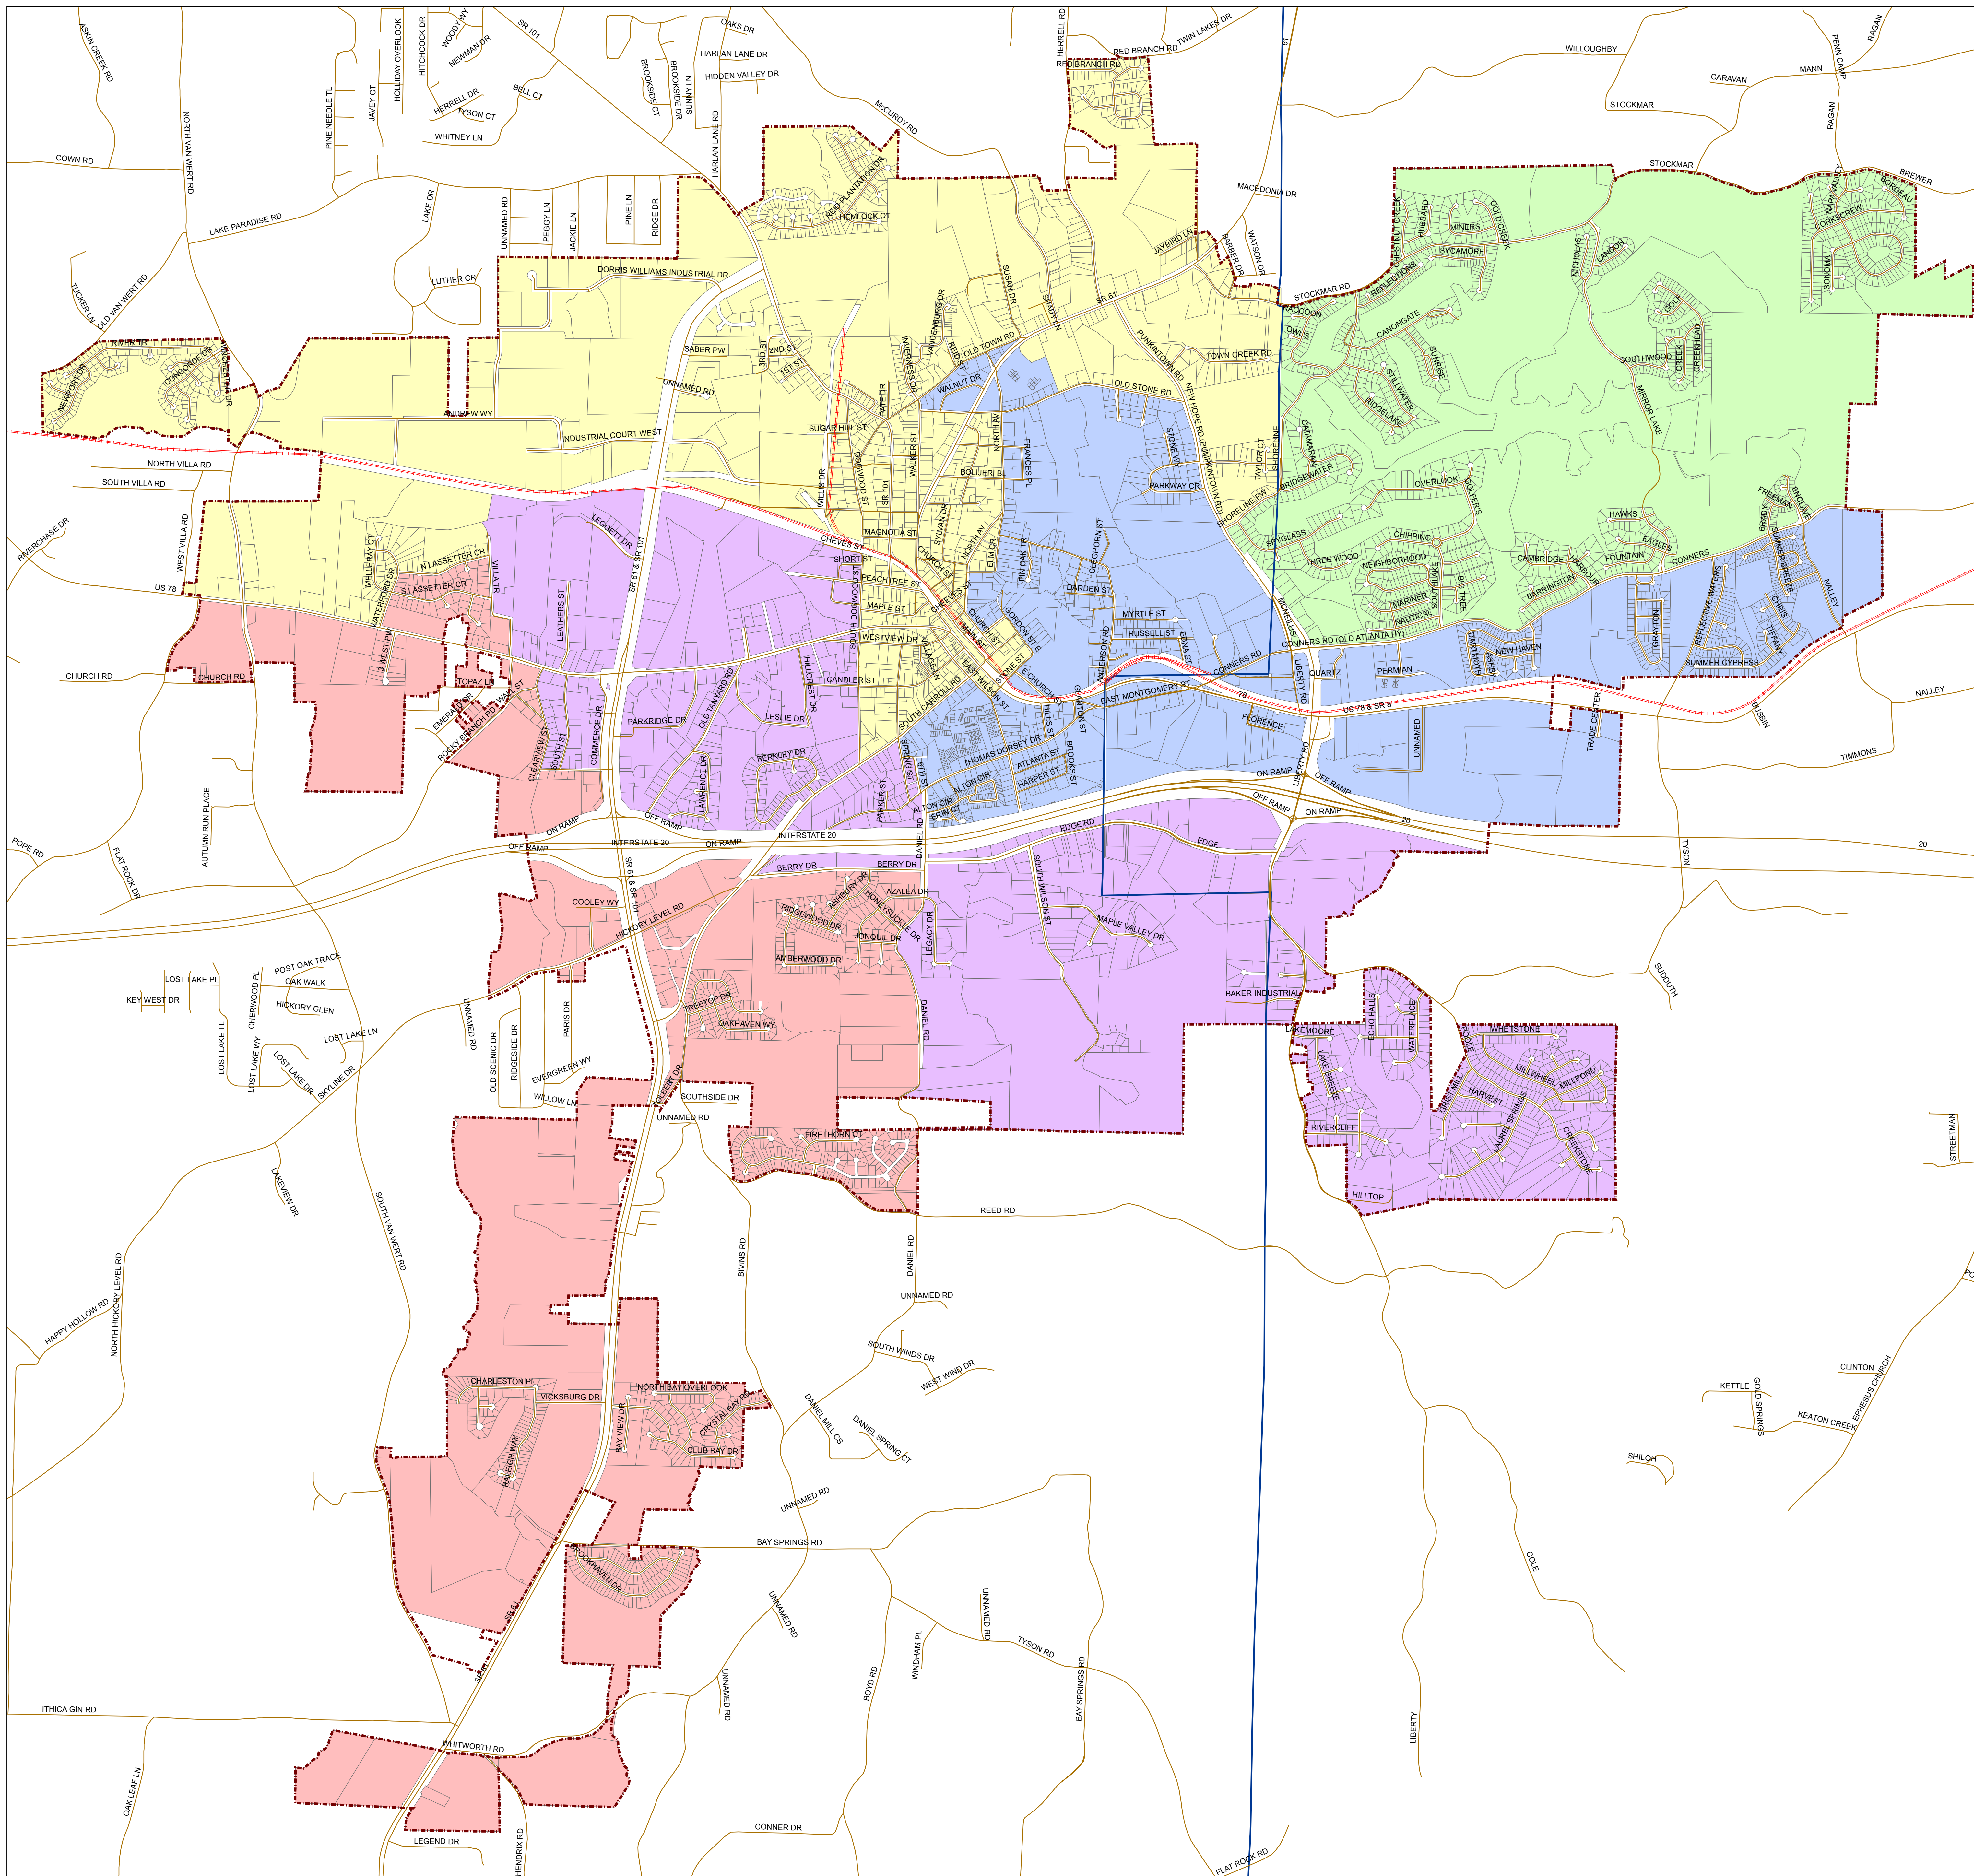

City Wards

Legend

- City Limits
- County Line
- Railroads

Wards

- 1
- 2
- 3
- 4
- 5

City of Villa Rica, Georgia
211 Westhead Highway Villa Rica, GA 30180 (770) 495-7000 (T) 678-695-7001 (F)
www.villarica.org